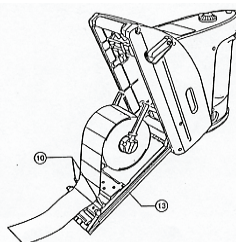

Form 10 Group, Inc
1671 Cleveland Ave.
San Jose, CA 95126

Phone: (408) 988-0110
Fax: (408) 351-0505
E-mail: info@form10.com

Gecko™ Tax Stamp
Applicator